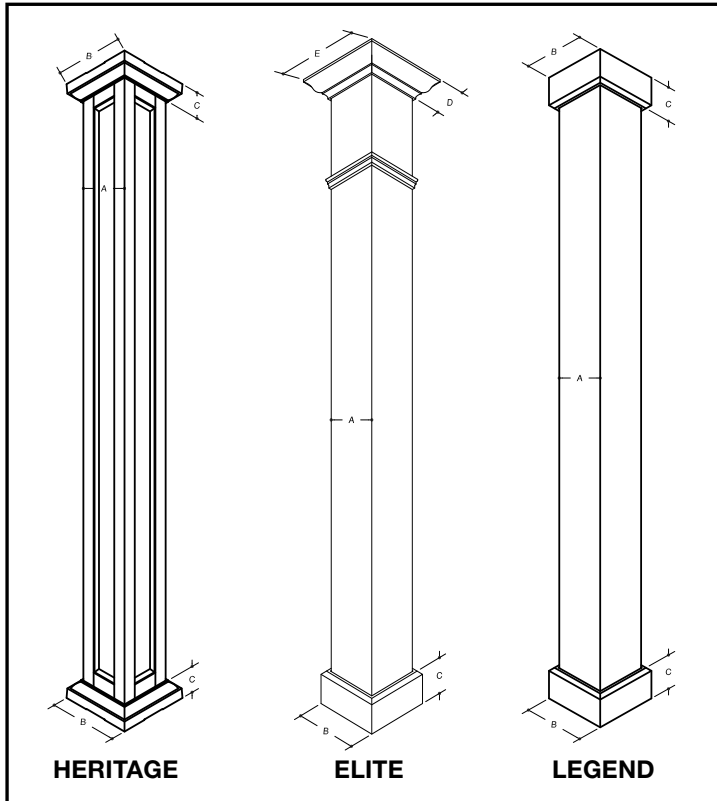

CAP AND BASE DIMENSIONS				
Col. Size	B	C	D	E
4"	6-1/4"	1-7/8"	15/16"	4-3/8"
6"	8-1/4"	2-3/4"	1-1/2"	5-9/16"
8"	10-3/16"	2-3/4"	1-1/2"	7-9/16"
10"	12-1/4"	3"	1-11/16"	9-7/16"

AVAILABLE SIZES	
4" x 8'	8" x 8'
4" x 10'	8" x 9'
6" x 8'	8" x 10'
6" x 9'	10" x 8'
6" x 10'	10" x 9'
	10" x 10'

WHITE FLUTED ROUND ALUMINUM COLUMN

Round fluted aluminum columns are no-taper and have been designed to provide a lifetime of structural integrity. Columns are pre-finished and load bearing.

STANDARD CAPS AND BASES (Dimensions in inches on columns and bases)					
Col. Dia.	A	B	C	D	E
6"	5-3/4	6-1/16	7-1/2	2-1/8	1-1/16
8"	7-5/8	8	10	2-11/16	1-1/4
10"	9-9/16	10	12-1/2	3-3/8	1-5/8
12"	11-7/16	12	15	4	2

DIMENSION DATA (IN INCHES)				
Col. Dia.	# Staves in Whole Column	# Staves in 1/2 Column	Column O.D.	Column I.D.
6"	3	2	5-3/4	4-15/16
8"	3	2	7-3/4	7
10"	4	2	9-9/16	8-3/4
12"	5	3	11-7/16	10-5/8

AVAILABLE SIZES
6" x 8'
6" x 9'
6" x 10'
8" x 8'
8" x 9'
8" x 10'
10" x 8'
10" x 9'
10" x 10'
12" x 8'
12" x 9'
12" x 10'
12" x 12'

STD. CAP & BASE

Heritage, Legend, and Elite Square Aluminum Columns

HERITAGE

ELITE

LEGEND

WHITE RECESSED PANEL HERITAGE COLUMN						
Nominal Size	STD. Lengths	A	B	C		
6"	8', 9', 10'	5-1/2"	8-1/2"	2-3/4"		
8"	8', 9', 10'	7-1/2"	10-1/2"	2-3/4"		
TEXTURED PLAIN ELITE COLUMN						
Nominal Size	STD. Lengths	A	B	C	D	E
6"	8', 9', 10'	5-1/2"	7-1/4"	5"	3"	10-1/2"
8"	8', 9', 10'	7-1/2"	9-1/4"	5"	3"	12-1/2"
TEXTURED PLAIN LEGEND COLUMN						
Nominal Size	STD. Lengths	A	B	C		
6"	8', 9', 10'	5-1/2"	7-1/4"	5"		
8"	8', 9', 10'	7-1/2"	9-1/4"	5"		