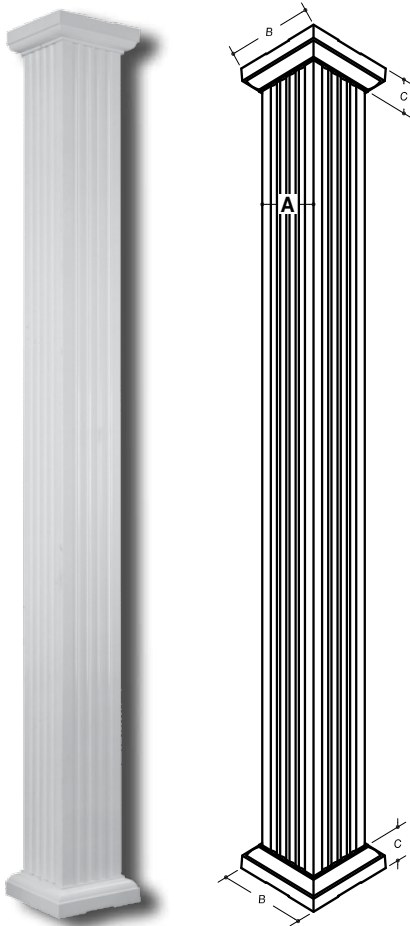

TRADITIONAL SQUARE ALUMINUM COLUMNS

• Pre-Finished • Load Bearing • Low Maintenance • Available in Fluted, Recessed Panel, or Plain

4", 6", and 8" columns have two staves each.

10" Columns have four staves each.

Standard Cast Aluminum Cap and Base

WHITE SQUARE FLUTED COLUMN DIMENSIONS				
Col. Size	# of Staves	A	B	C
4"	2	4-1/4"	6-1/4"	1-7/8"
6"	2	5-1/2"	8-1/4"	2-3/4"
8"	2	7-1/2"	10-3/16"	2-3/4"
10"	4	9-3/8"	12-1/4"	3"

CAP AND BASE DIMENSIONS				
Col. Size	B	C	D	E
4"	6-1/4"	1-7/8"	15/16"	4-3/8"
6"	8-1/4"	2-3/4"	1-1/2"	5-9/16"
8"	10-3/16"	2-3/4"	1-1/2"	7-9/16"
10"	12-1/4"	3"	1-11/16"	9-7/16"

AVAILABLE SIZES	
4" x 8'	8" x 8'
4" x 10'	8" x 9'
6" x 8'	8" x 10'
6" x 9'	10" x 8'
6" x 10'	10" x 9'
	10" x 10'

DIMENSION DATA (IN INCHES)				
Col. Dia.	# Staves in Whole Column	# Staves in 1/2 Column	Column O.D.	Column I.D.
6"	3	2	5-3/4	4-15/16
8"	3	2	7-3/4	7
10"	4	2	9-9/16	8-3/4
12"	5	3	11-7/16	10-5/8

AVAILABLE SIZES
6" x 8'
6" x 9'
6" x 10'
8" x 8'
8" x 9'
8" x 10'
10" x 8'
10" x 9'
10" x 10'
12" x 8'
12" x 9'
12" x 10'
12" x 12'