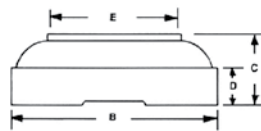

TRADITIONAL SQUARE ALUMINUM COLUMNS

• Pre-Finished • Load Bearing • Low Maintenance • Available in Fluted, Recessed Panel, or Plain

4", 6", and 8" columns have two staves each.

10" Columns have four staves each.

Standard Cast Aluminum Cap and Base

WHITE SQUARE FLUTED COLUMN DIMENSIONS				
Col. Size	# of Staves	A	B	C
4"	2	4-1/4"	6-1/4"	1-7/8"
6"	2	5-1/2"	8-1/4"	2-3/4"
8"	2	7-1/2"	10-3/16"	2-3/4"
10"	4	9-3/8"	12-1/4"	3"

CAP AND BASE DIMENSIONS				
Col. Size	B	C	D	E
4"	6-1/4"	1-7/8"	15/16"	4-3/8"
6"	8-1/4"	2-3/4"	1-1/2"	5-9/16"
8"	10-3/16"	2-3/4"	1-1/2"	7-9/16"
10"	12-1/4"	3"	1-11/16"	9-7/16"

AVAILABLE SIZES	
4" x 8'	8" x 8'
4" x 10'	8" x 9'
6" x 8'	8" x 10'
6" x 9'	10" x 8'
6" x 10'	10" x 9'
	10" x 10'

DIMENSION DATA (IN INCHES)				
Col. Dia.	# Staves in Whole Column	# Staves in 1/2 Column	Column O.D.	Column I.D.
6"	3	2	5-3/4	4-15/16
8"	3	2	7-3/4	7
10"	4	2	9-9/16	8-3/4
12"	5	3	11-7/16	10-5/8

AVAILABLE SIZES
6" x 8'
6" x 9'
6" x 10'
8" x 8'
8" x 9'
8" x 10'
10" x 8'
10" x 9'
10" x 10'
12" x 8'
12" x 9'
12" x 10'
12" x 12'