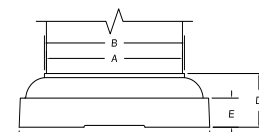

Standard Cast Aluminum Cap and Base

WHITE SQUARE FLUTED COLUMN DIMENSIONS				
Col. Size	# of Staves	A	B	C
4"	2	4-1/4"	6-1/4"	1-7/8"
6"	2	5-1/2"	8-1/4"	2-3/4"
8"	2	7-1/2"	10-3/16"	2-3/4"
10"	4	9-3/8"	12-1/4"	3"

CAP AND BASE DIMENSIONS				
Col. Size	B	C	D	E
4"	6-1/4"	1-7/8"	15/16"	4-3/8"
6"	8-1/4"	2-3/4"	1-1/2"	5-9/16"
8"	10-3/16"	2-3/4"	1-1/2"	7-9/16"
10"	12-1/4"	3"	1-11/16"	9-7/16"

AVAILABLE SIZES	
4" x 8'	8" x 8'
4" x 10'	8" x 9'
6" x 8'	8" x 10'
6" x 9'	10" x 8'
6" x 10'	10" x 9'
	10" x 10'

WHITE FLUTED ROUND ALUMINUM COLUMN

Round fluted aluminum columns are no-taper and have been designed to provide a lifetime of structural integrity. Columns are pre-finished and load bearing.

STANDARD CAPS AND BASES (Dimensions in inches on columns and bases)					
Col. Dia.	A	B	C	D	E
6"	5-3/4	6-1/16	7-1/2	2-1/8	1-1/16
8"	7-5/8	8	10	2-11/16	1-1/4
10"	9-9/16	10	12-1/2	3-3/8	1-5/8
12"	11-7/16	12	15	4	2

DIMENSION DATA (IN INCHES)				
Col. Dia.	# Staves in Whole Column	# Staves in 1/2 Column	Column O.D.	Column I.D.
6"	3	2	5-3/4	4-15/16
8"	3	2	7-3/4	7
10"	4	2	9-9/16	8-3/4
12"	5	3	11-7/16	10-5/8

AVAILABLE SIZES
6" x 8'
6" x 9'
6" x 10'
8" x 8'
8" x 9'
8" x 10'
10" x 8'
10" x 9'
10" x 10'
12" x 8'
12" x 9'
12" x 10'
12" x 12'