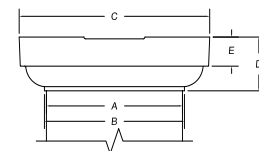

CAP AND BASE DIMENSIONS				
Col. Size	B	C	D	E
4"	6-1/4"	1-7/8"	15/16"	4-3/8"
6"	8-1/4"	2-3/4"	1-1/2"	5-9/16"
8"	10-3/16"	2-3/4"	1-1/2"	7-9/16"
10"	12-1/4"	3"	1-11/16"	9-7/16"

AVAILABLE SIZES	
4" x 8'	8" x 8'
4" x 10'	8" x 9'
6" x 8'	8" x 10'
6" x 9'	10" x 8'
6" x 10'	10" x 9'
	10" x 10'

WHITE FLUTED ROUND ALUMINUM COLUMN

Round fluted aluminum columns are no-taper and have been designed to provide a lifetime of structural integrity. Columns are pre-finished and load bearing.

STANDARD CAPS AND BASES (Dimensions in inches on columns and bases)					
Col. Dia.	A	B	C	D	E
6"	5-3/4	6-1/16	7-1/2	2-1/8	1-1/16
8"	7-5/8	8	10	2-11/16	1-1/4
10"	9-9/16	10	12-1/2	3-3/8	1-5/8
12"	11-7/16	12	15	4	2

DIMENSION DATA (IN INCHES)				
Col. Dia.	# Staves in Whole Column	# Staves in 1/2 Column	Column O.D.	Column I.D.
6"	3	2	5-3/4	4-15/16
8"	3	2	7-3/4	7
10"	4	2	9-9/16	8-3/4
12"	5	3	11-7/16	10-5/8

AVAILABLE SIZES
6" x 8'
6" x 9'
6" x 10'
8" x 8'
8" x 9'
8" x 10'
10" x 8'
10" x 9'
10" x 10'
12" x 8'
12" x 9'
12" x 10'
12" x 12'

STD. CAP & BASE

Heritage, Legend, and Elite Square Aluminum Columns

HERITAGE

ELITE

LEGEND

WHITE RECESSED PANEL HERITAGE COLUMN						
Nominal Size	STD. Lengths	A	B	C		
6"	8', 9', 10'	5-1/2"	8-1/2"	2-3/4"		
8"	8', 9', 10'	7-1/2"	10-1/2"	2-3/4"		
TEXTURED PLAIN ELITE COLUMN						
Nominal Size	STD. Lengths	A	B	C	D	E
6"	8', 9', 10'	5-1/2"	7-1/4"	5"	3"	10-1/2"
8"	8', 9', 10'	7-1/2"	9-1/4"	5"	3"	12-1/2"
TEXTURED PLAIN LEGEND COLUMN						
Nominal Size	STD. Lengths	A	B	C		
6"	8', 9', 10'	5-1/2"	7-1/4"	5"		
8"	8', 9', 10'	7-1/2"	9-1/4"	5"		